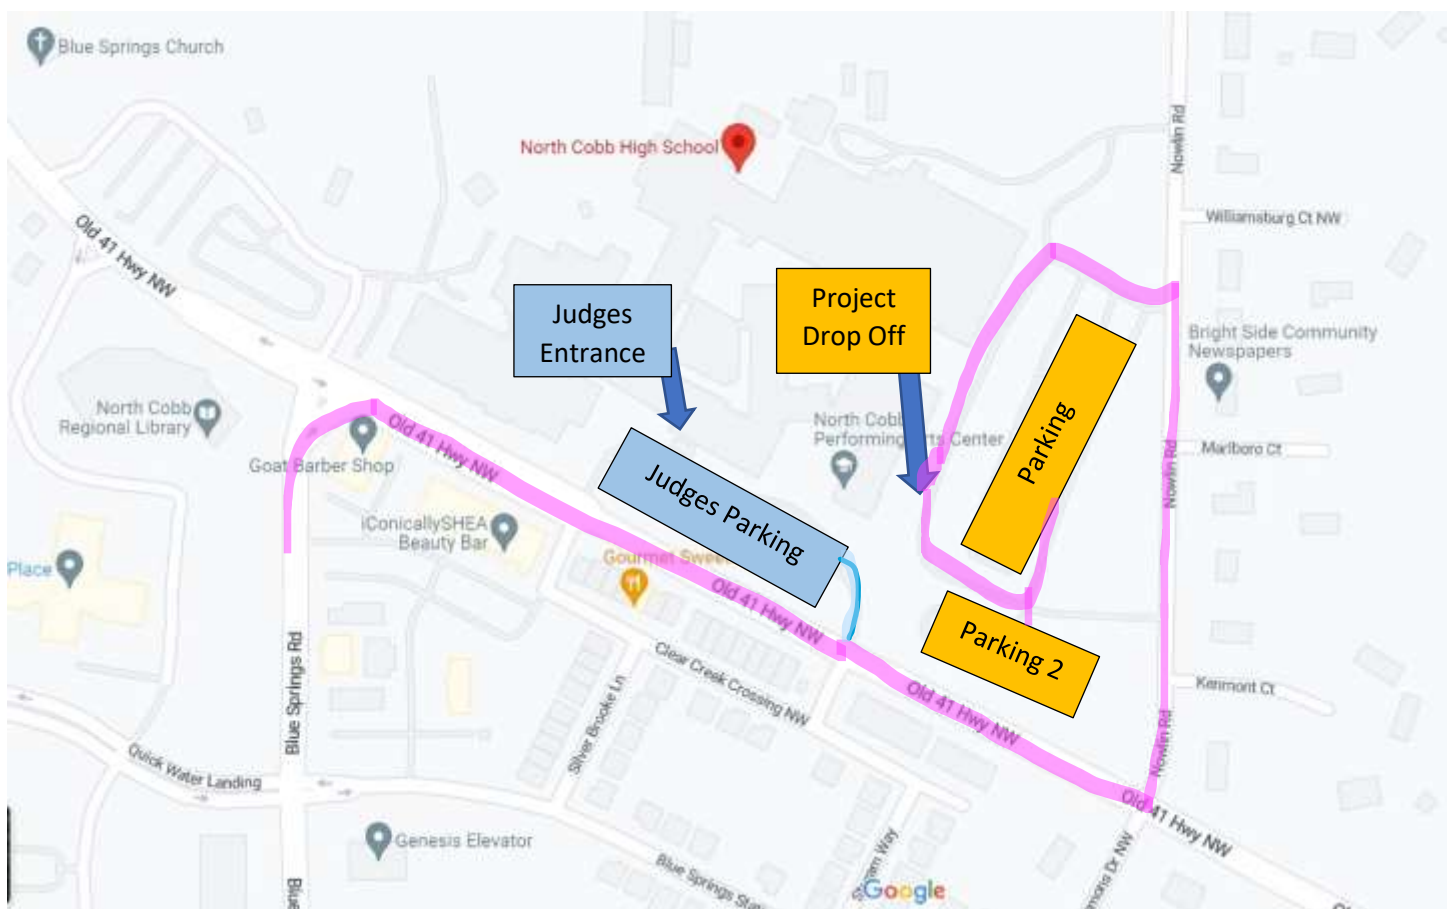

Parking Directions at North Cobb High School – follow the pink

When Blue Springs dead ends, go right onto old Hwy 41 (DO NOT GO STRAIGHT -This is the gym parking lot.

From Old Hwy 41, take a left at the first light onto Nowlin Rd

Once on Nowlin Rd, proceed to the 2nd entrance on the left to enter NCHS – follow the yard signs for project set up

Drive up and you can drop off your project and then park in the lot.

Parking Map - follow the pink

Judges Parking Directions at North Cobb High School

When Blue Springs dead ends, go right onto old Hwy 41 (DO NOT GO STRAIGHT -This is the gym parking lot.

From Old Hwy 41, take a left and enter at the front of the school – blue line on the map.

Enter at the awning and sign in at the table please.