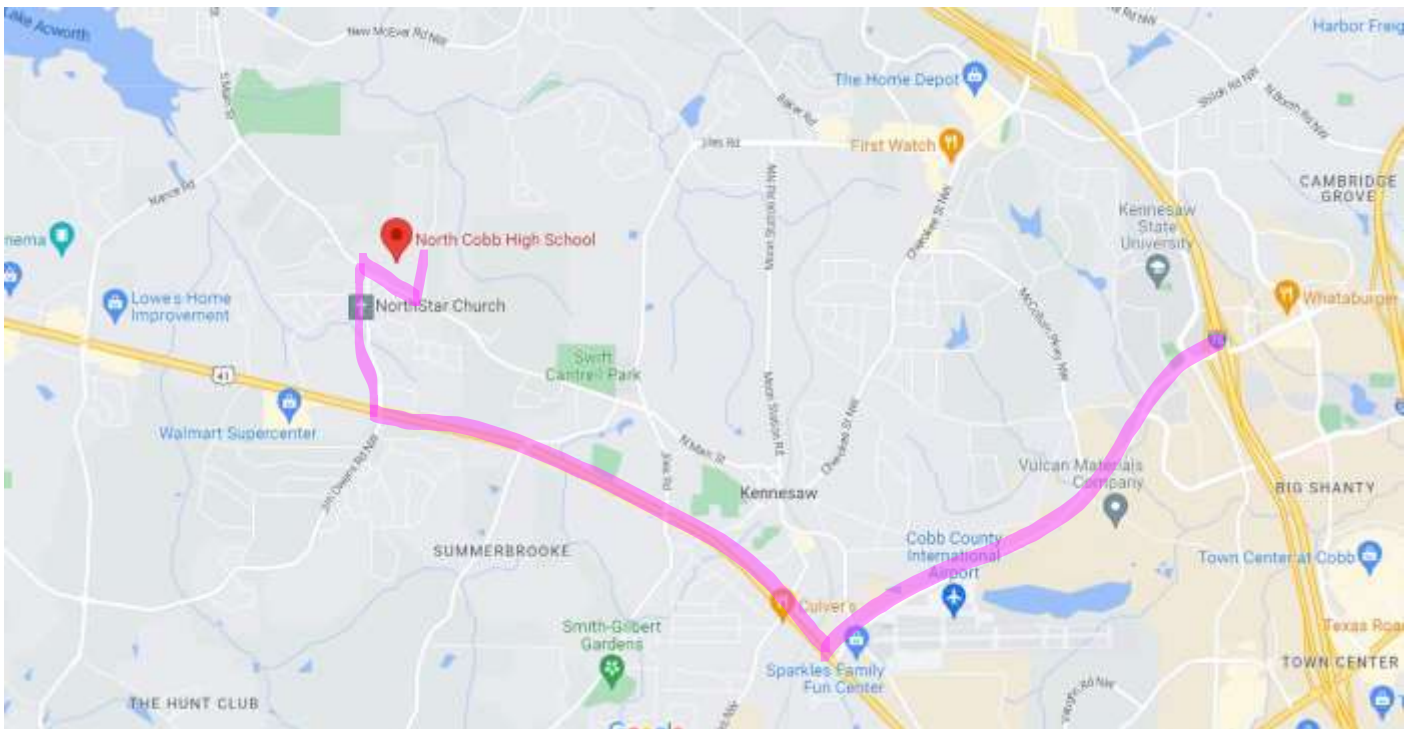

**Driving Directions to North Cobb High School,
3400 Hwy 293 North, Kennesaw, GA 30144**

See the next page for the second map for parking.

North Cobb is the size of a community college so please park where directed to save a very long walk around the entire building. Everything is locked except the areas we are using.

For food – Hardees is at the intersection of Cobb Parkway & Blue Springs or for more choices go North on Cobb Parkway. Avoid downtown Kennesaw – Big Shanty Festival will cause major delays.

Driving Map – follow the pink, do NOT go through downtown Kennesaw – Festival Event will cause delays

From I-75, take exit 271 for Kennesaw State University and go west on Chastain Road.

Go west on Chastain Rd until you reach Hwy 41 / Cobb Parkway North

Go north on Hwy 41 / Cobb Parkway North until you reach Blue Springs Rd
(just past Tractor Supply and before the Aldis)

When Blue Springs dead ends, go right onto Old Hwy 41-- DO NOT GO STRAIGHT -This is the gym parking lot.

Parking Directions at North Cobb High School – follow the pink

When Blue Springs dead ends, go right onto old Hwy 41 (DO NOT GO STRAIGHT -This is the gym parking lot.